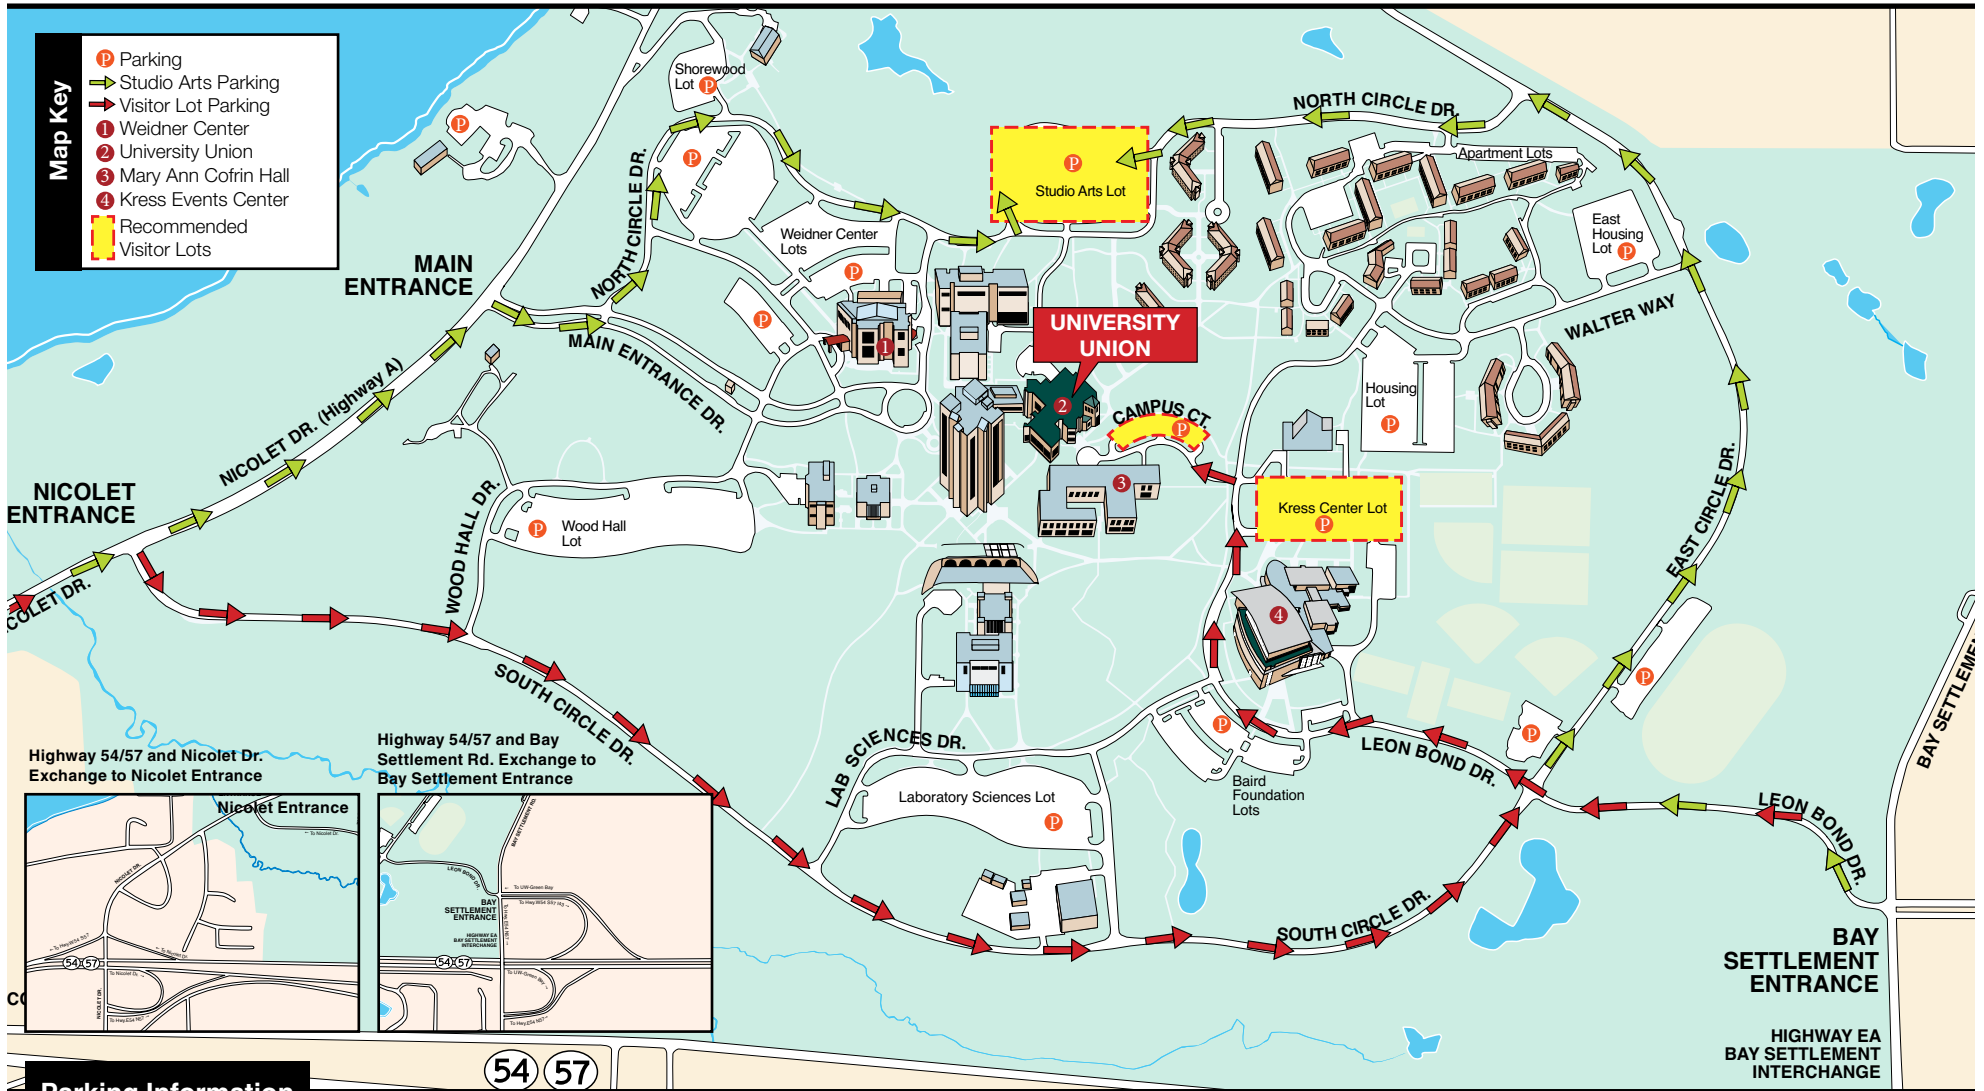

Directions to the University Union

University of Wisconsin-Green Bay (UWGB)
2420 Nicolet Drive, Green Bay, WI 54311, www.uwgb.edu

Parking Information

It is recommended that all our guests park either in the Studio Arts, Campus Court Visitor, or Kress Parking Lots. For most events there will be outside signage with arrows directing you to the applicable parking lot.

Parking permits are required in all parking lots on the UW-Green Bay campus.

Permits may be requested in advance from the University Union Reservationist, or picked up at the Parking Office (brown building in the median of Main Entrance Dr.) on the day you are visiting our campus. Permits must be displayed with the top hooked over the driver's door window, secured by rolling up the window. Those hosting a large event (>50 people) you may contact Parking in advance to request a specific lot.

UNIVERSITY of WISCONSIN
GREEN BAY